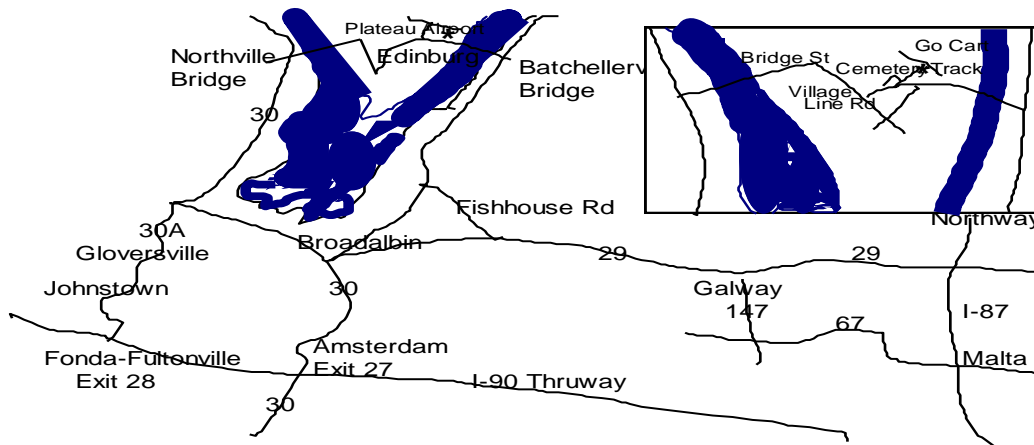

## SACANDAGA SPRING 2021 AUTOCROSS 1, 2, 3

**DIRECTIONS:**

VIA NORTHWAY (I-87)	VIA THRUWAY (I-90)
1. At Malta exit 12, turn left onto Rte. 67 (this will be a long way on Rte 67.)	1. At Amsterdam exit get on Rte. 30
2. Turn right onto Rte. 147	2. Follow Rte. 30 to Northville
3. Turn left onto Rte. 29	3. Go across the bridge at Northville and go towards Edinburg. This is a little confusing through Northville - don't be afraid to ask for directions.
4. Turn right onto Fishhouse Road	4. When you come to the cemetery, turn left to Plateau Skytop (airport - go cart)
5. When you get to the end of Fishhouse Road turn right and go along the lake to the Batchellerville Bridge	
6. Go across the bridge, up the hill and follow road until you come to a right just before cemetery to Plateau Skytop (airport - go cart)	