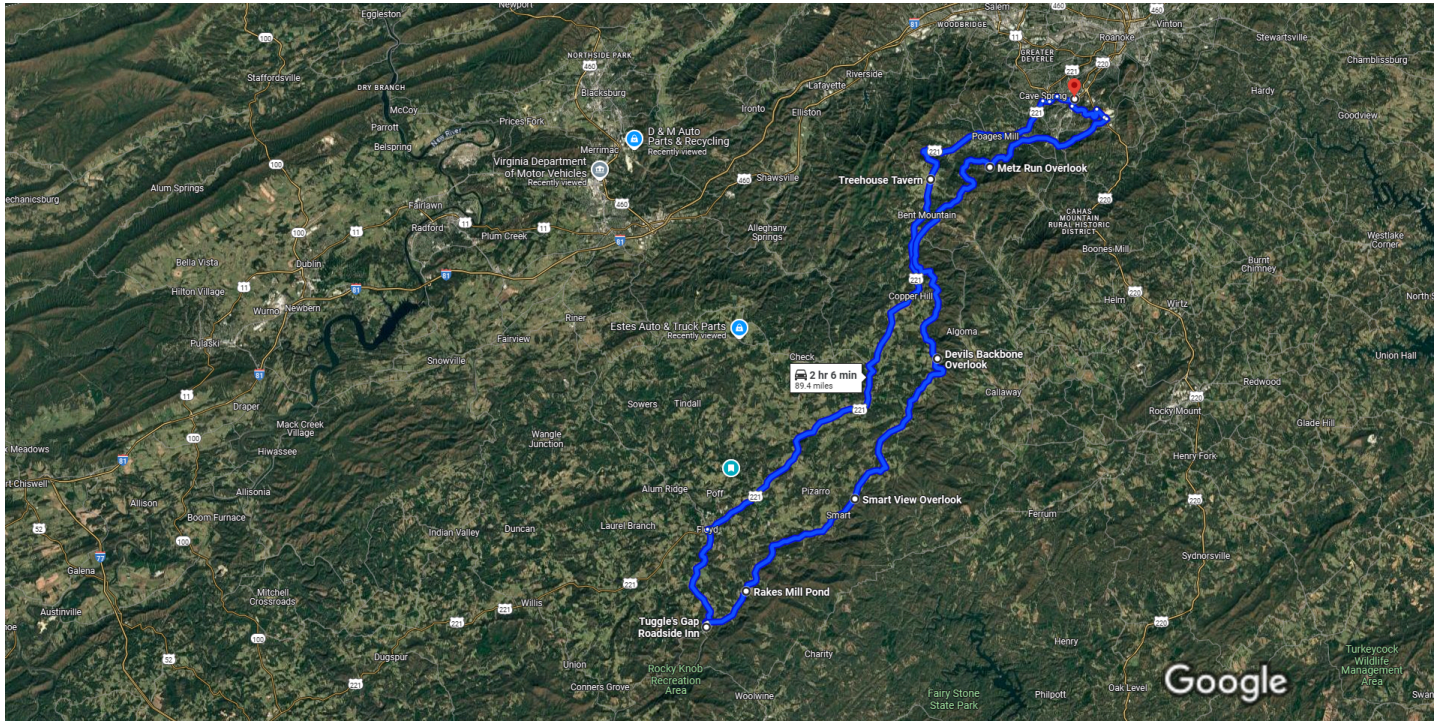

# Holiday Inn Roanoke-Tanglewood-Rt 419&I581 by IHG, 4468 Starkey Rd, Roanoke, VA 24018 to 4468 Starkey Rd, Cave Spring, VA 24018

Drive 89.4 miles, 2 hr 6 min

Map data ©2025, Map data ©2025 Google 2 mi

## Holiday Inn Roanoke-Tanglewood-Rt 419&I581 by IHG 4468 Starkey Rd, Roanoke, VA 24018

- ↑ 1. Head southwest toward Starkey Rd  
112 ft
- ↪ 2. Turn right toward Starkey Rd  
66 ft
- ↶ 3. Turn left onto Starkey Rd  
495 ft
- ↪ 4. Turn right onto Electric Rd  
0.9 mi
- ↶ 5. Turn left onto Colonial Ave  
0.5 mi
- ⤷ 6. At the traffic circle, continue straight to stay on Colonial Ave  
0.4 mi
- ↶ 7. Turn left onto US-221 S/Brambleton Ave  
  - i** Continue to follow US-221 S
  - i** Destination will be on the right
 9.4 mi

### Treehouse Tavern

9607 Bent Mountain Rd, Bent Mountain, VA 24059

- ↑ 8. Head south on US-221 S toward State Rte 754  
i **Pass by Subway (on the left in 23.7 mi)**  
24.4 mi
- ↶ 9. Turn left onto VA-8 S/S Locust St  
i **Continue to follow VA-8 S**  
6.1 mi
- ↷ 10. Slight left  
i **Destination will be on the left**  
115 ft

---

 0.6 mi
- ↵ 24. Turn left onto Hunting Hills Dr  

---

 2.0 mi
- ↪ 25. Turn right onto Starkey Rd  

---

 0.4 mi
- ↪ 26. Turn right  
i Destination will be on the right  

---

 243 ft