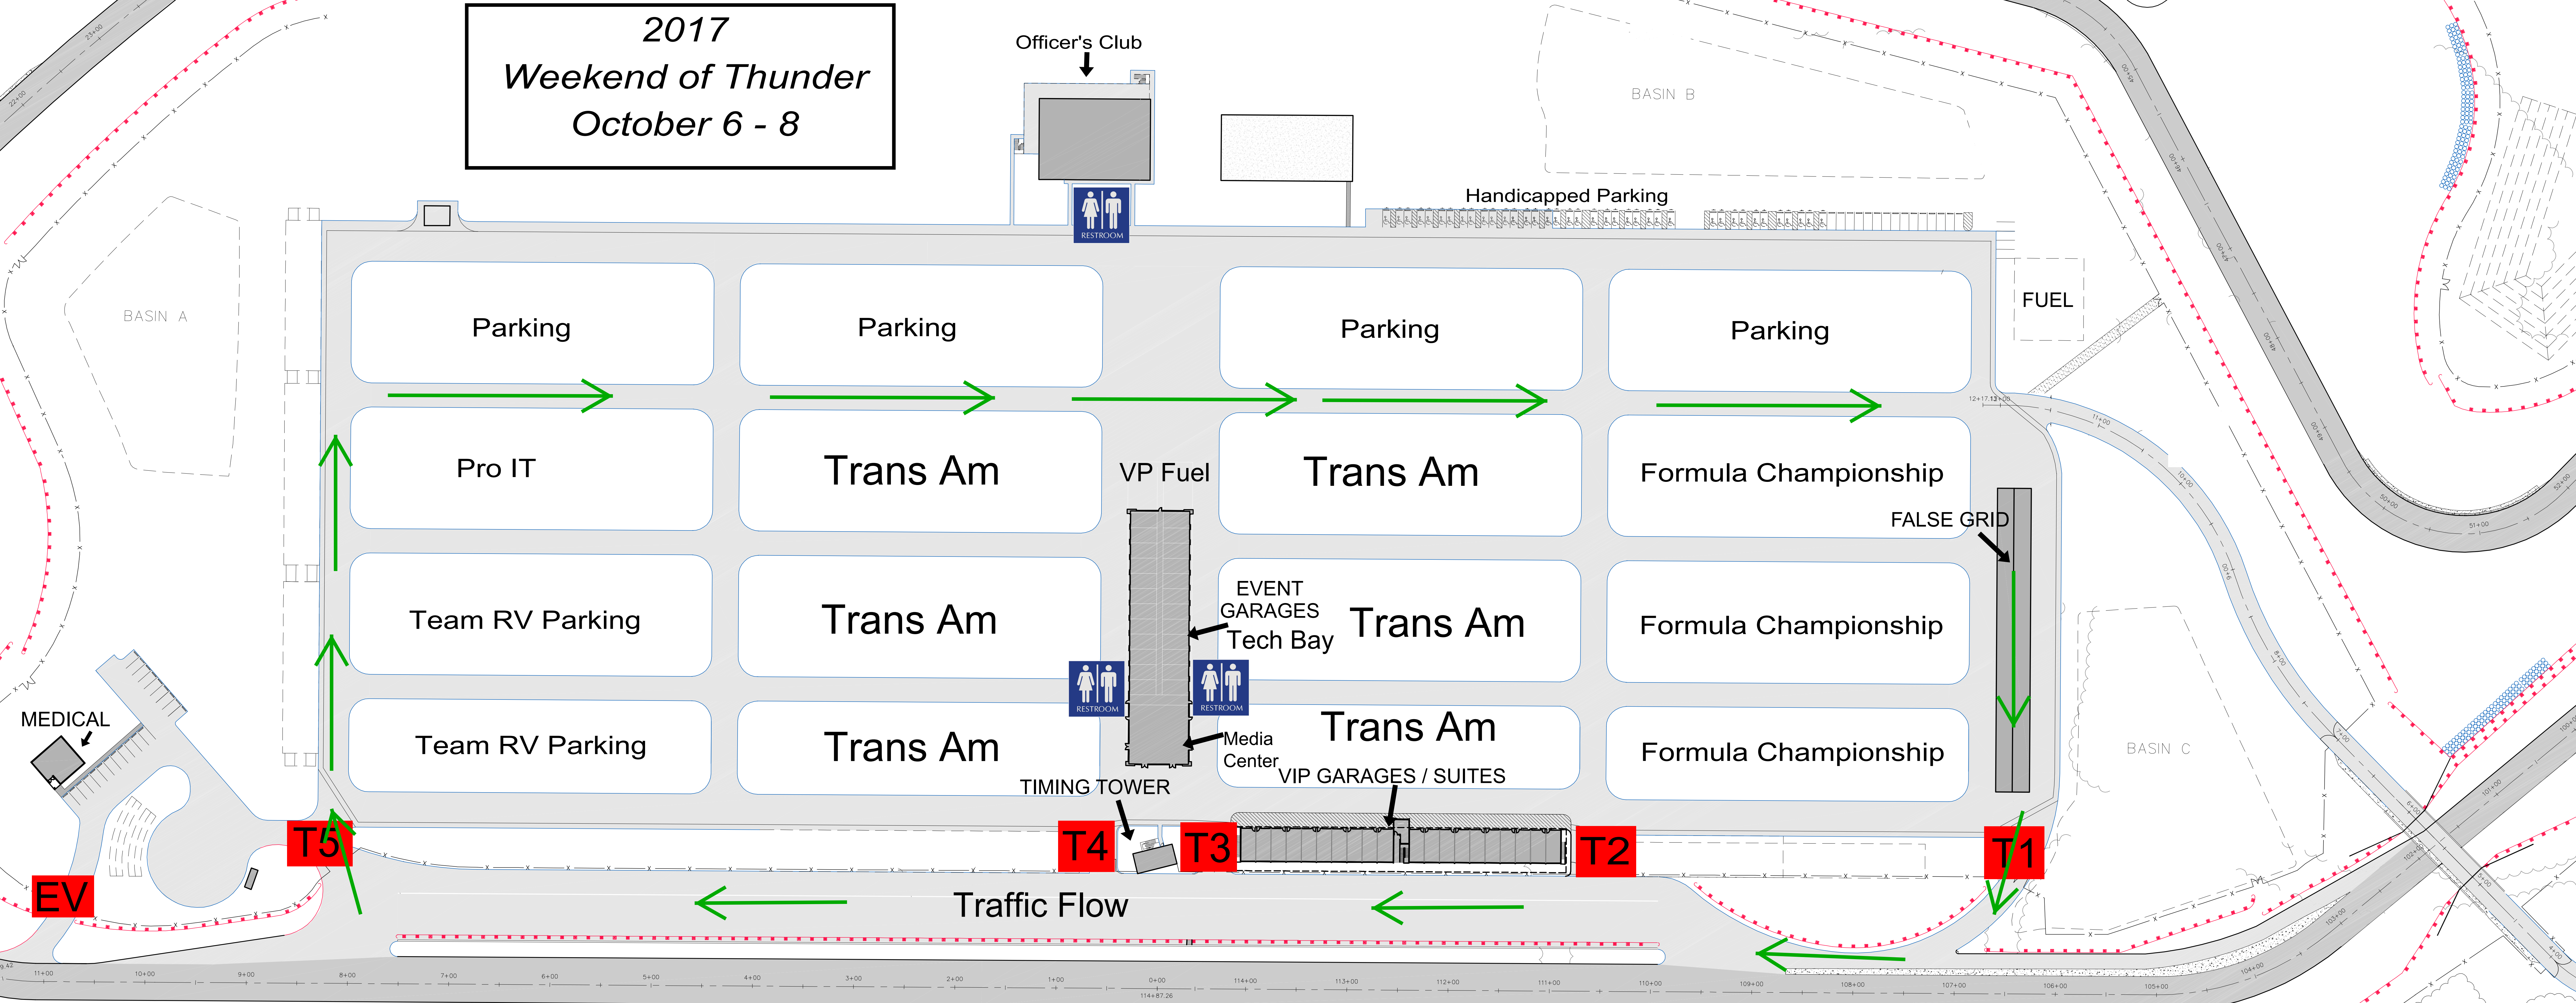

**2017  
Weekend of Thunder  
October 6 - 8**

**Please Do Not Park On Asphalt Roadways**

**Paddock Speed Limit Is 5 MPH**