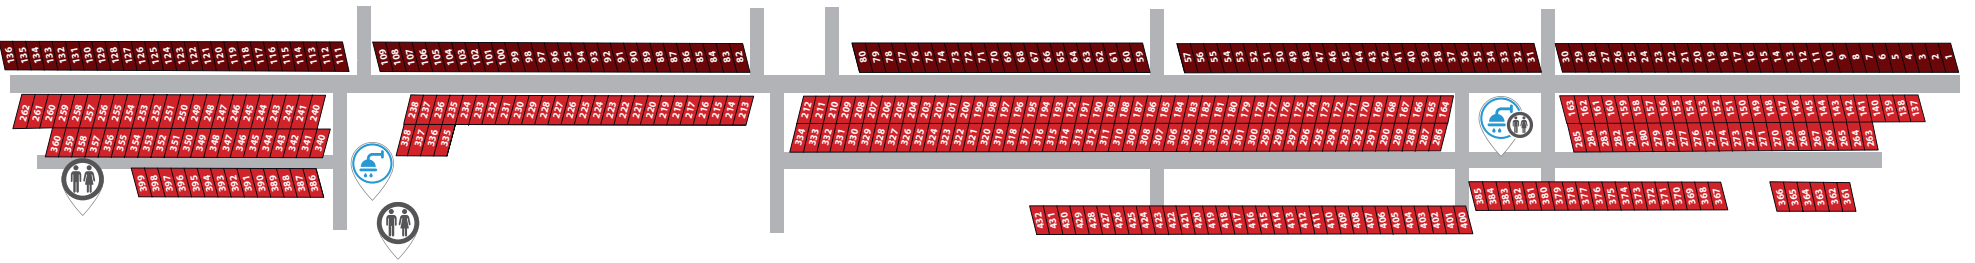

GEICO GROUNDS RED PREMIUM RV & GEICO GROUNDS RED RV CAMPING MAP

TURN 3

TURN 2

- GEICO GROUNDS RED PREMIUM
- GEICO GROUNDS RED