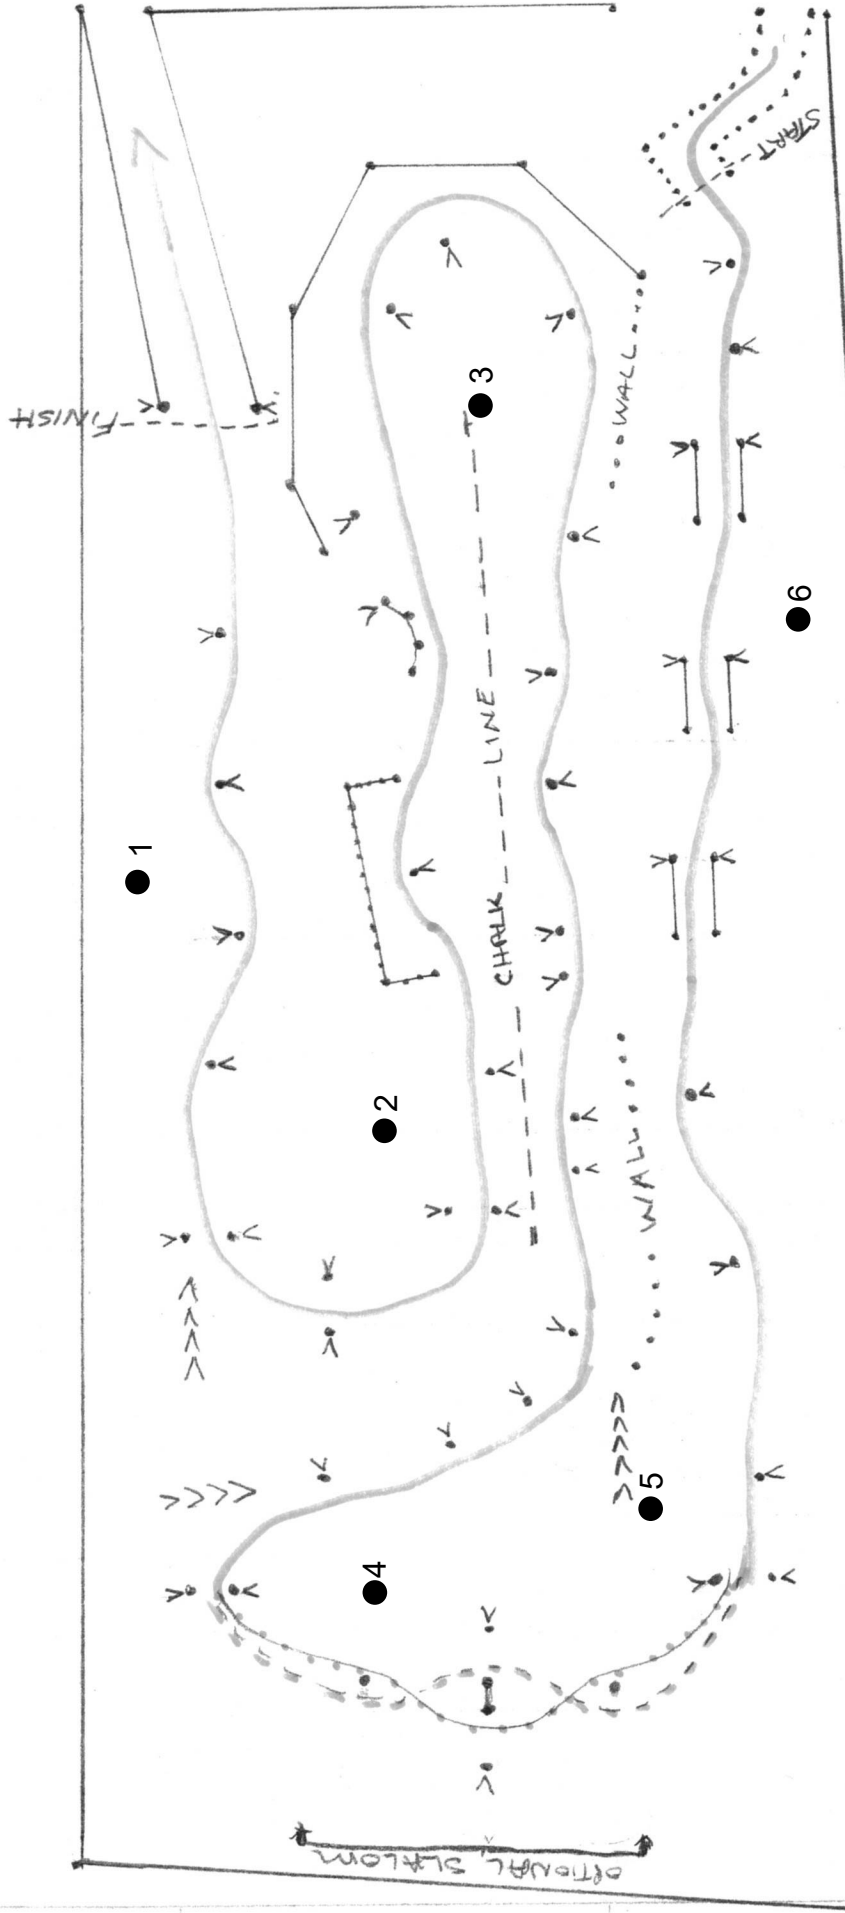

Redwood Region AX1  
(Zone Event 3)

Afternoon Direction (CW)

May 03, 2026

● Workstation

CW