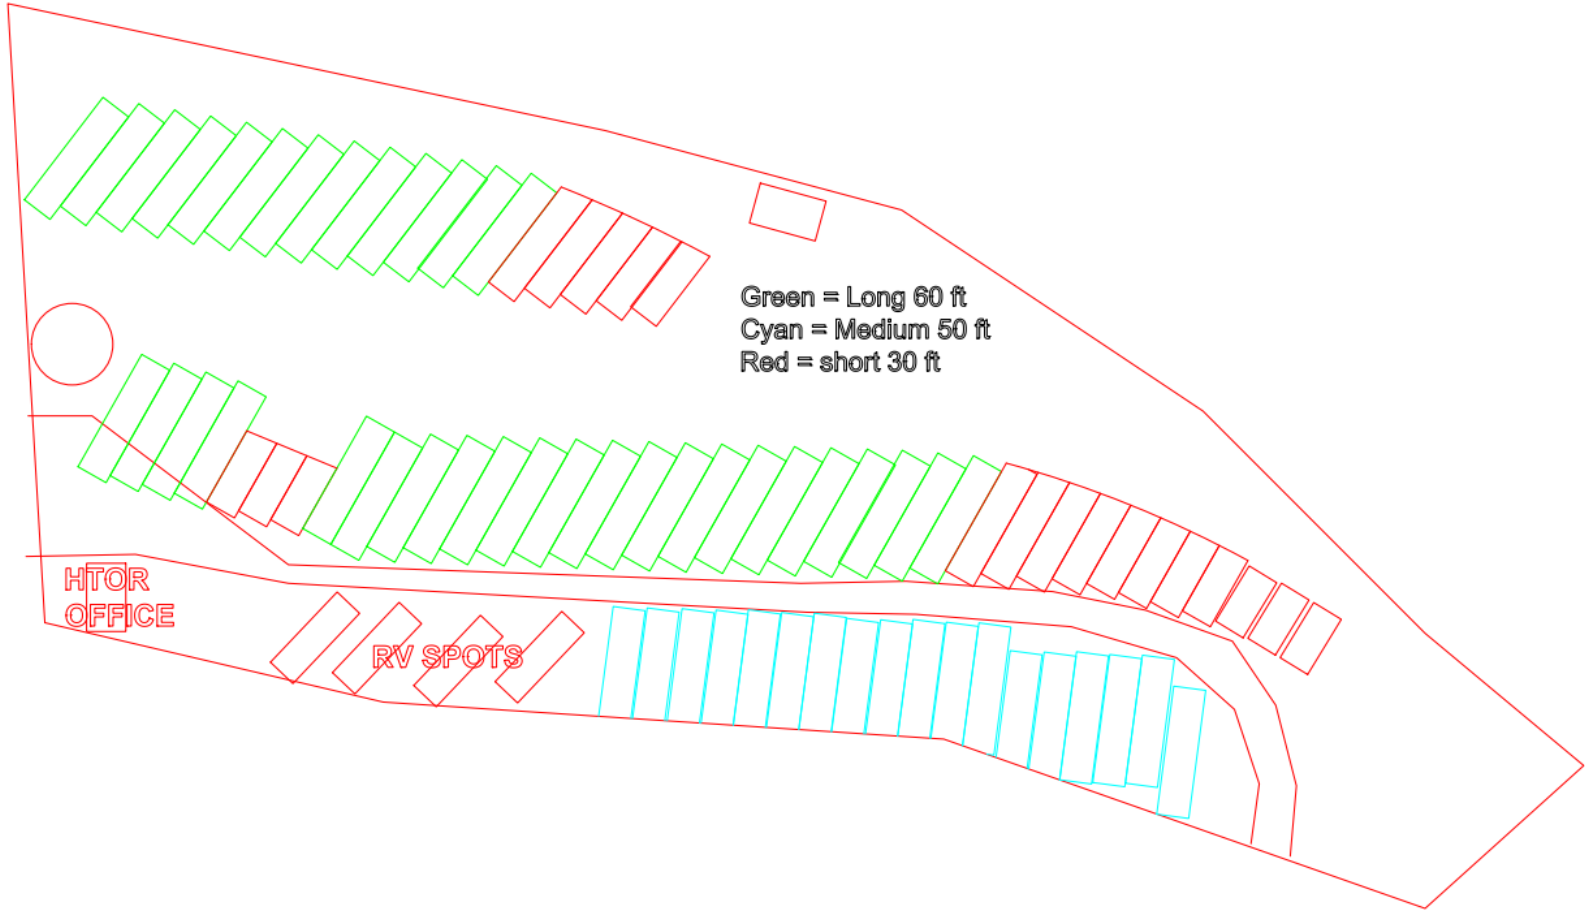

Local Area Information

Hollytree Off-Road
621 Country Rd 604
Hollytree, AL

Hollytree Off-Road
 621 County Rd. 604
 Hollytree, AL
 256.776.9796
hollytreeoffroad.com

Strip Map

Paddock Map

Parking Map

Hollytree Site Information