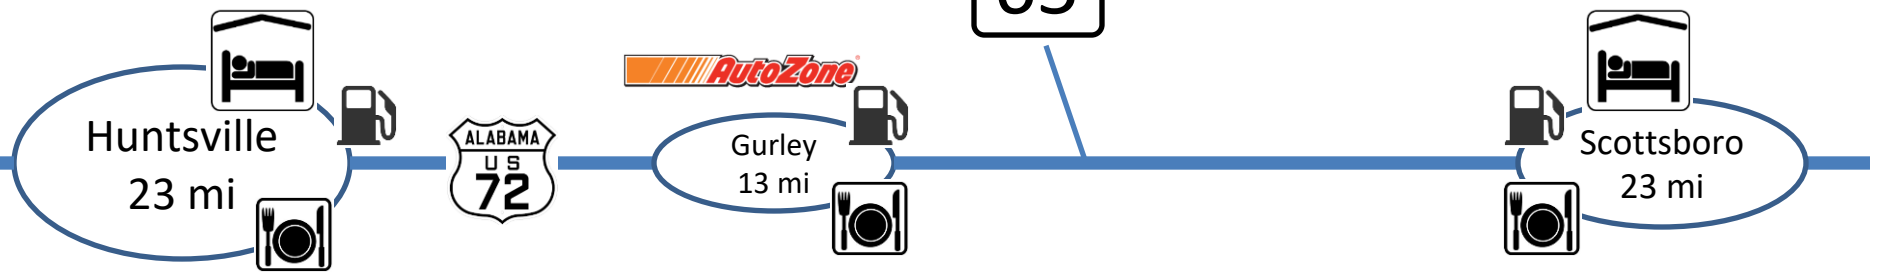

Hollytree Off-Road
621 County Rd. 604
Hollytree, AL
256.776.9796
hollytreeoffroad.com

Strip Map