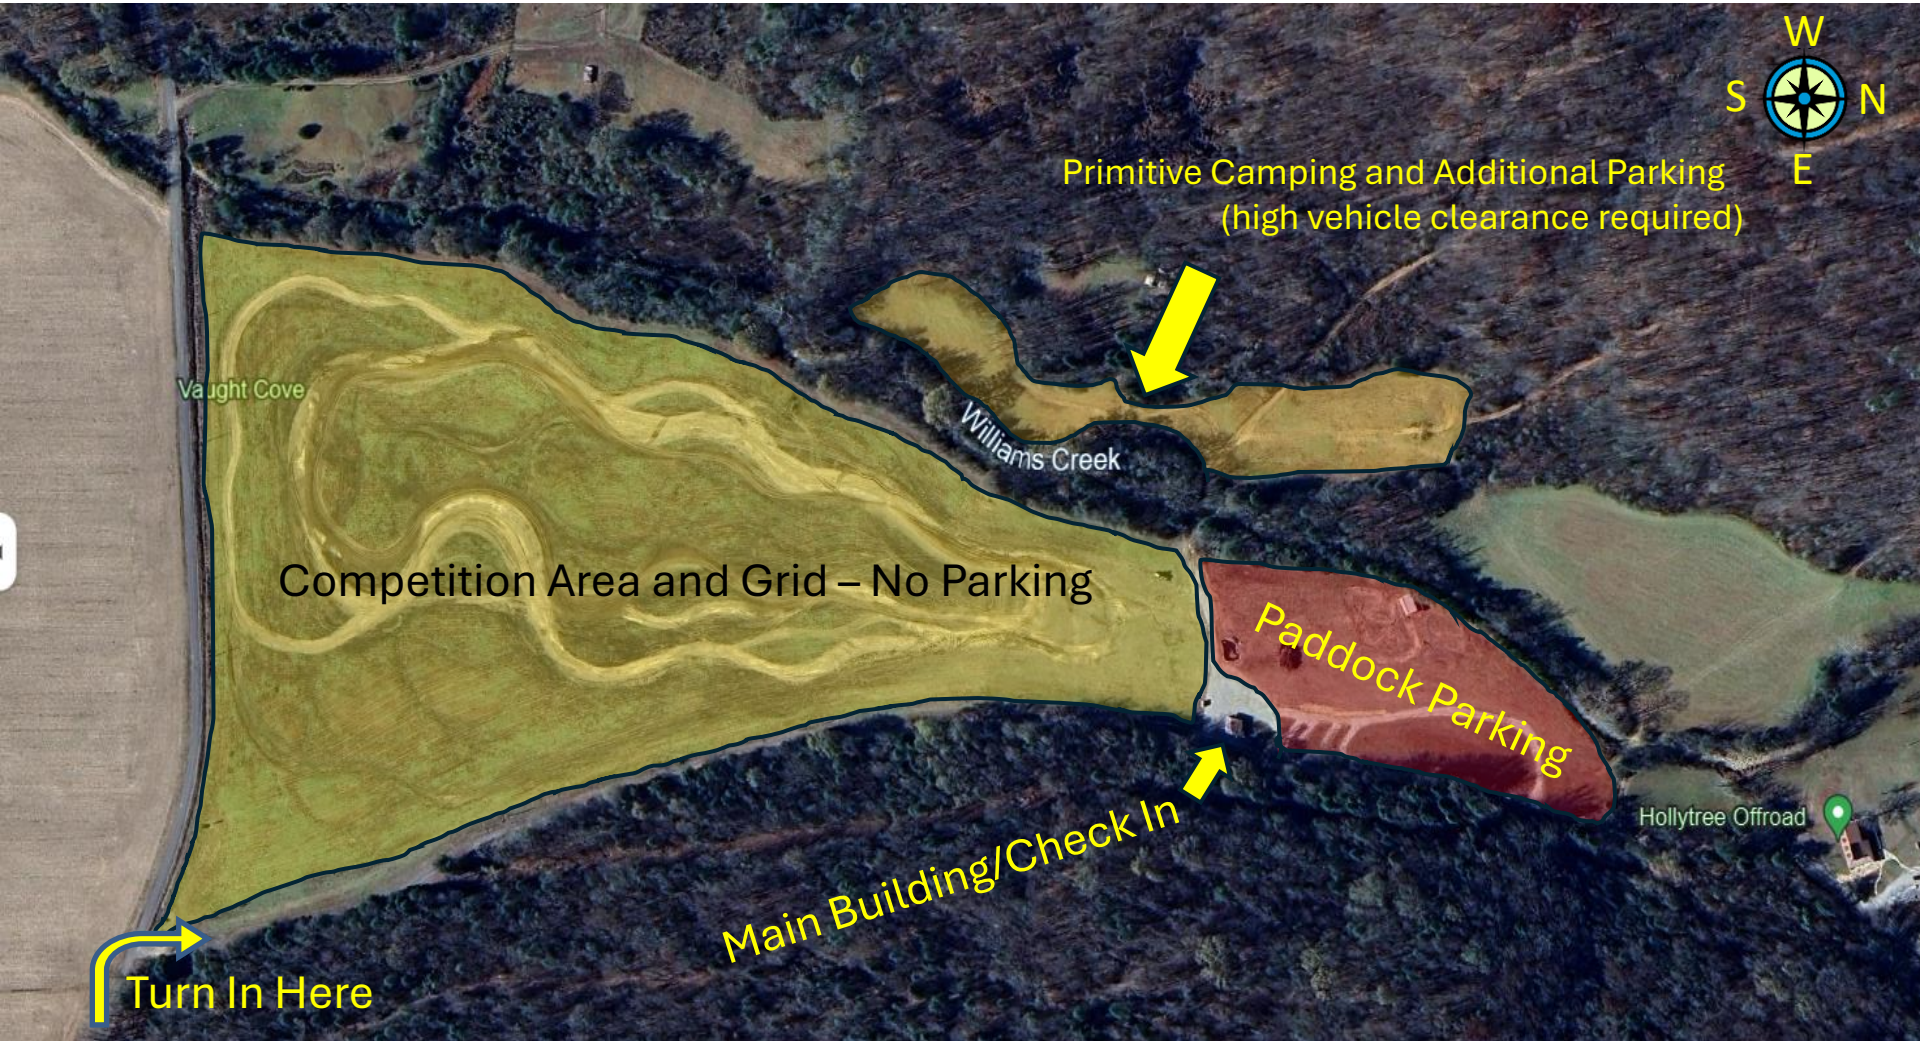

Paddock Map