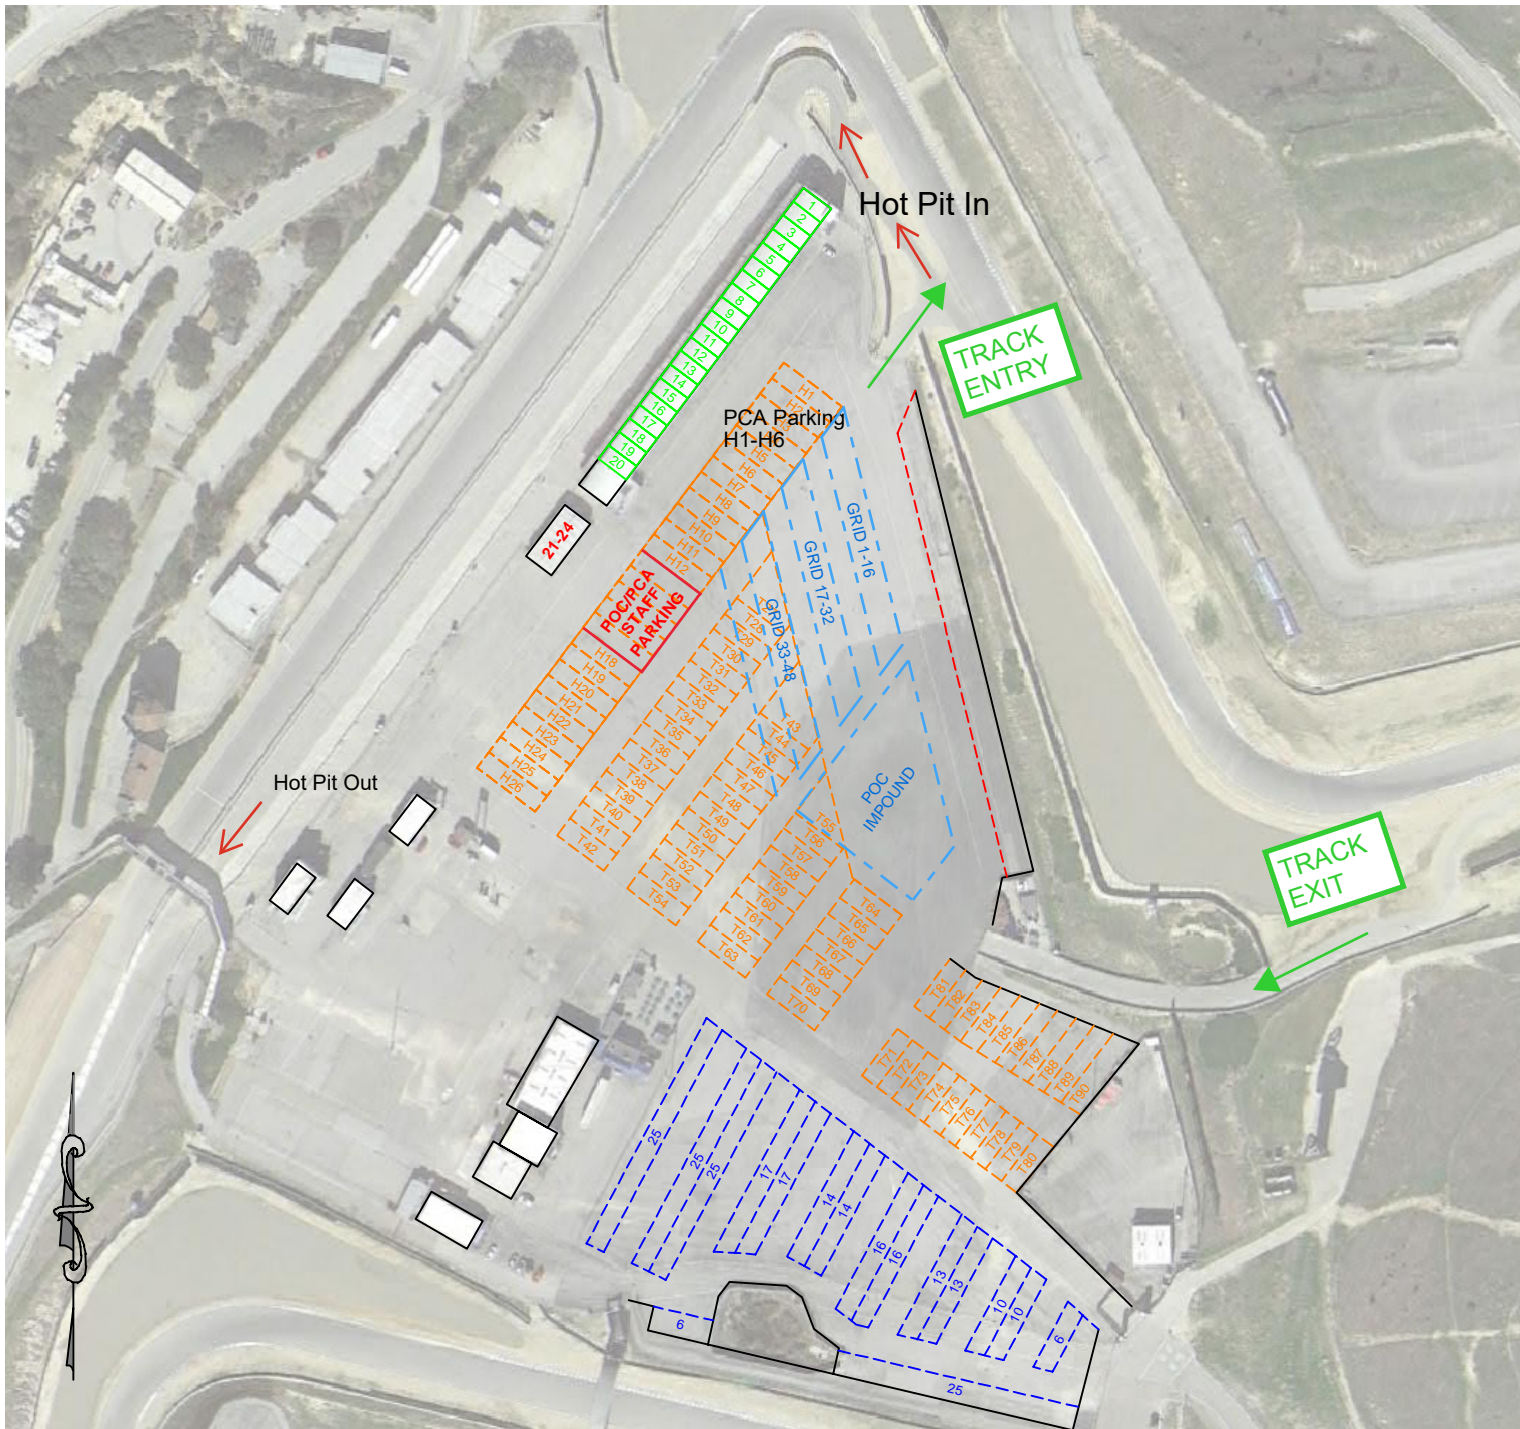

# LAGUNA RACEWAY Paddock

LEGEND	
	GARAGE BAY
	20'x10' DE PARKING SPACES 252 TOTAL
	12'x20' GRID SPACES
	20'x60' PT/TRAILER SPACES
	20' x 80' HAULER SPACES