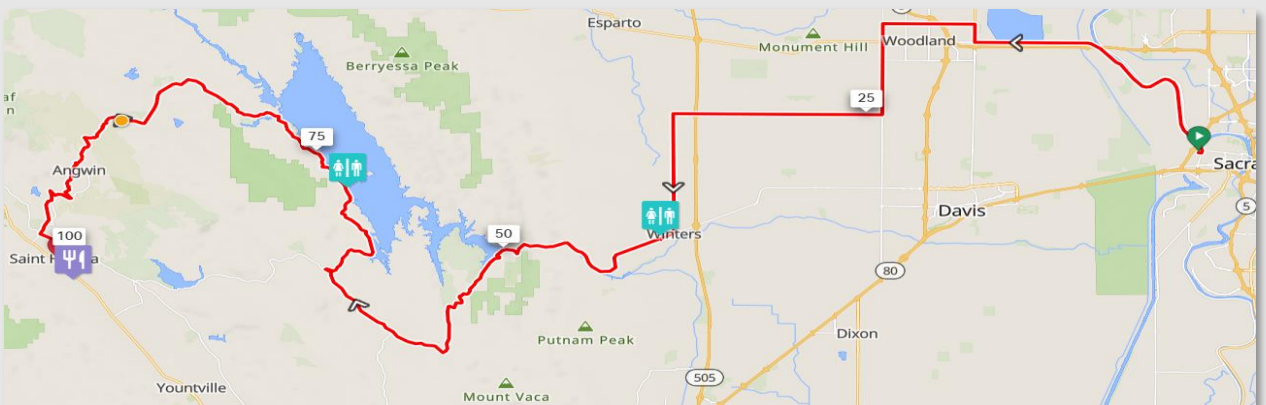

Conn Valley Winery DRIVE ONLY Tour

July 27, 2024

W Sacramento to St Helena (Napa Valley)

100 miles – 2.5 hours

- Depart W Sacramento with Conn Valley Winery Tour Group *
- Split off on Silverado Trail for lunch at St Helena local favorite - Gott's Roadside
- Order from menu, individual checks

- Meet time: 8:00 AM
- Safety Meeting: 8:30 AM
- Registration Fee: \$8.00 per car

- **Limited 15 cars – Register Early**

Note: Due to winery capacity limits, the Winery Tour is at capacity. This tour will be the driving portion of the Winery Tour, then split off at the end and have lunch at one of Napa Valleys iconic eateries.