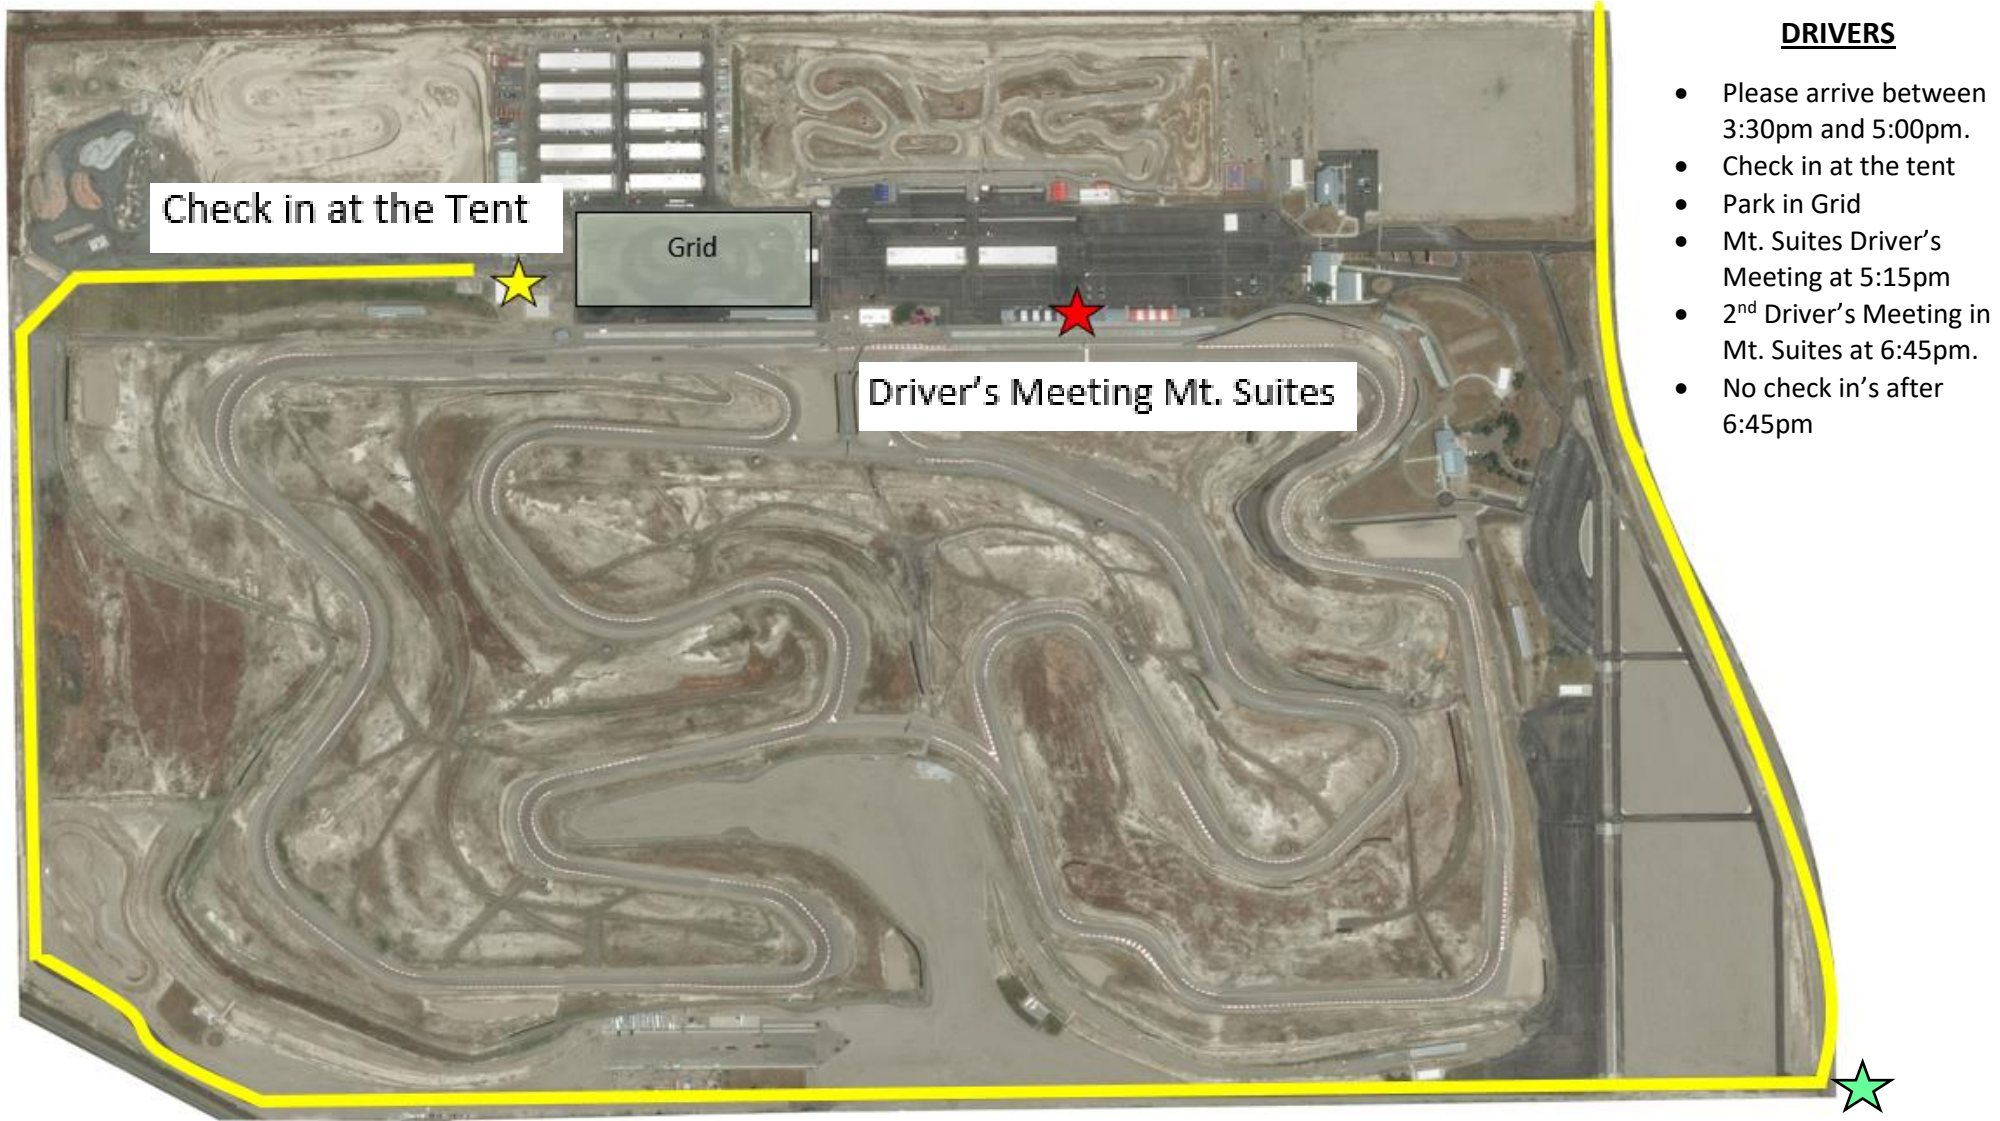

Participant Load In

DRIVERS

- Please arrive between 3:30pm and 5:00pm.
- Check in at the tent
- Park in Grid
- Mt. Suites Driver's Meeting at 5:15pm
- 2nd Driver's Meeting in Mt. Suites at 6:45pm.
- No check in's after 6:45pm

Drive around Ring Road

Enter through South Gate