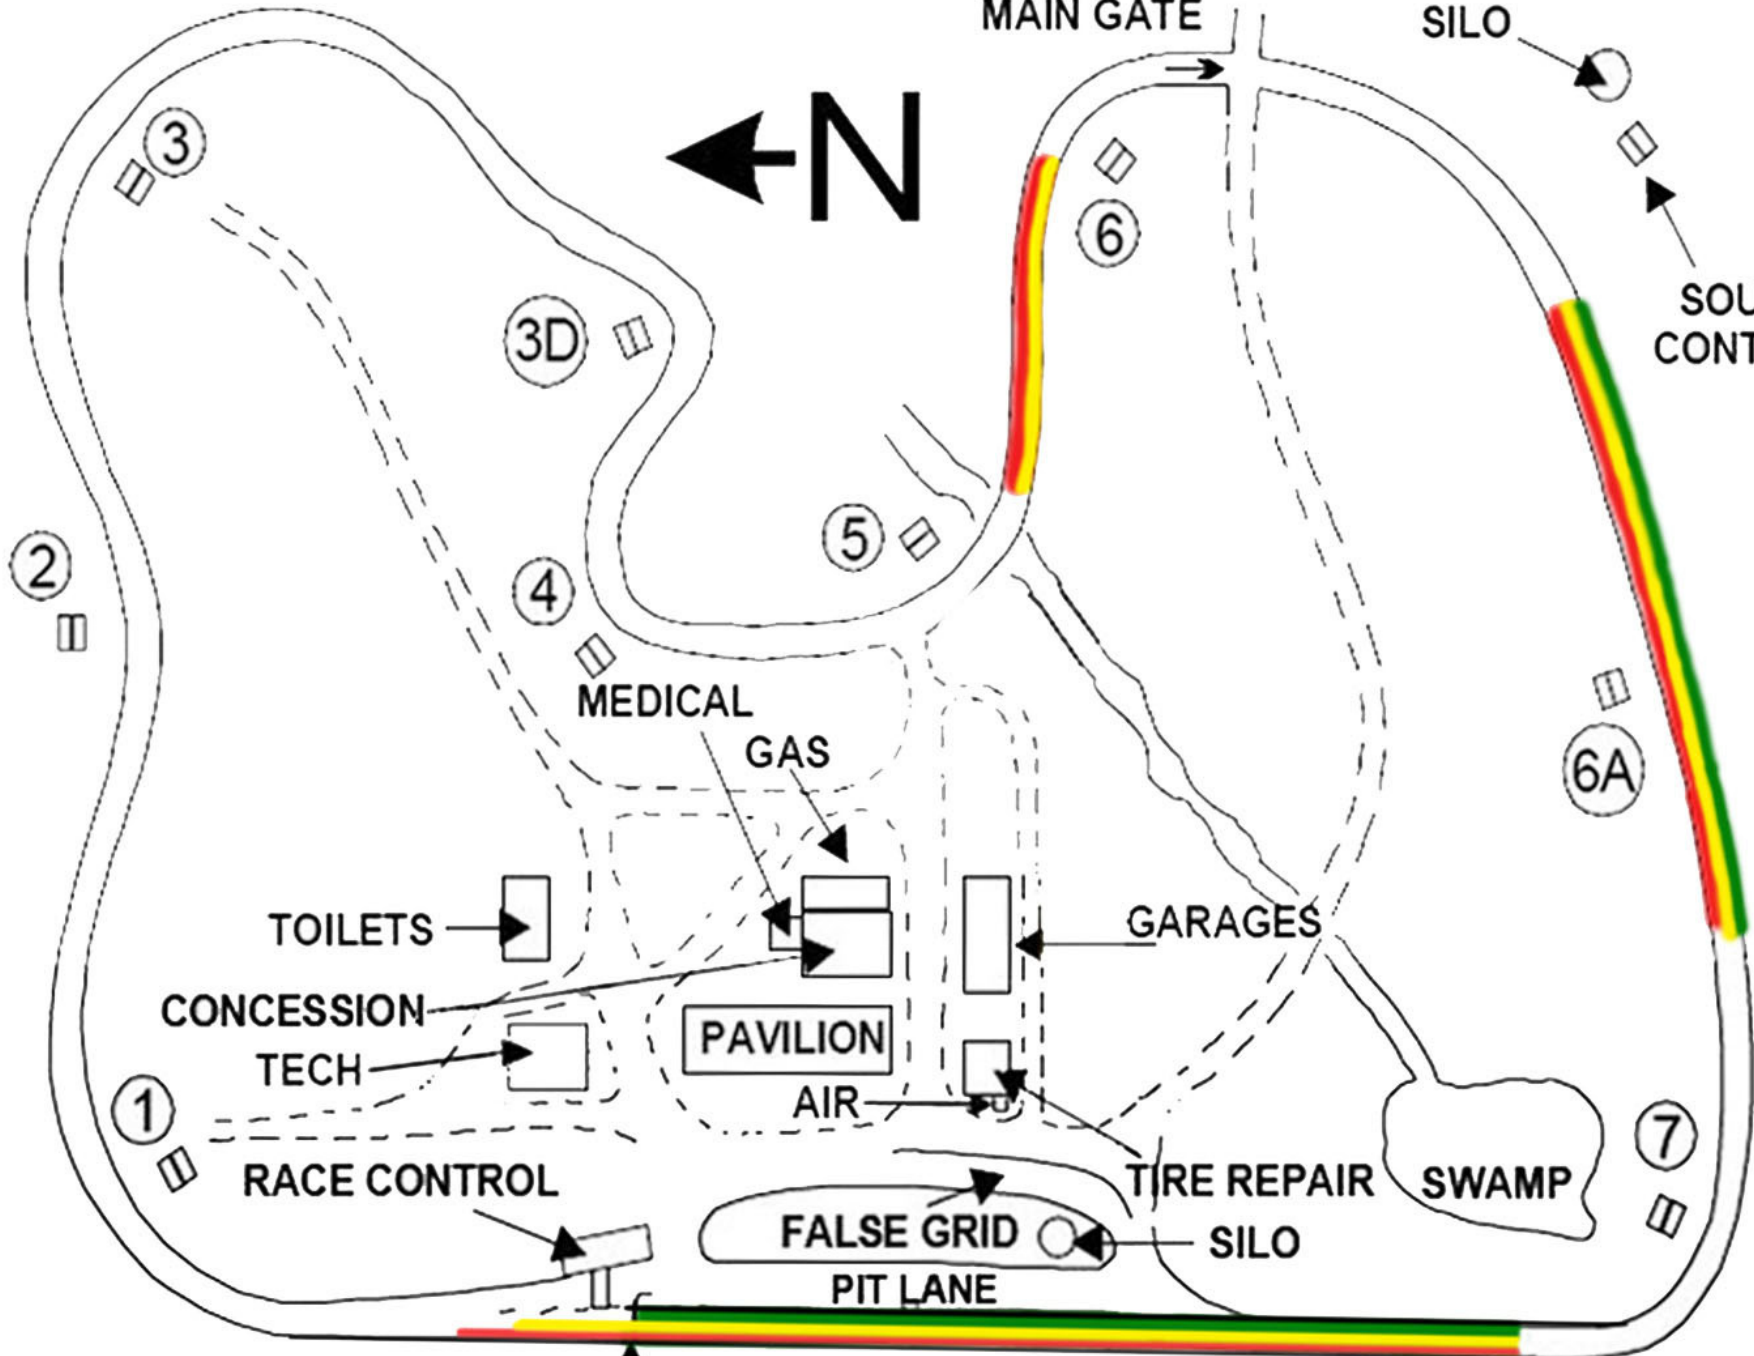

ROAD FROM
REGISTRATION

MAIN GATE

SILO

SOUND
CONTROL

TOILETS

CONCESSION

TECH

1

RACE CONTROL

MEDICAL

GAS

PAVILION

AIR

FALSE GRID

PIT LANE

GARAGES

TIRE REPAIR

SILO

SWAMP

6A

7

6

3D

3

2

4

5

ROAD FROM
REGISTRATION

MAIN GATE

SILO

SOUND
CONTROL

TOILETS