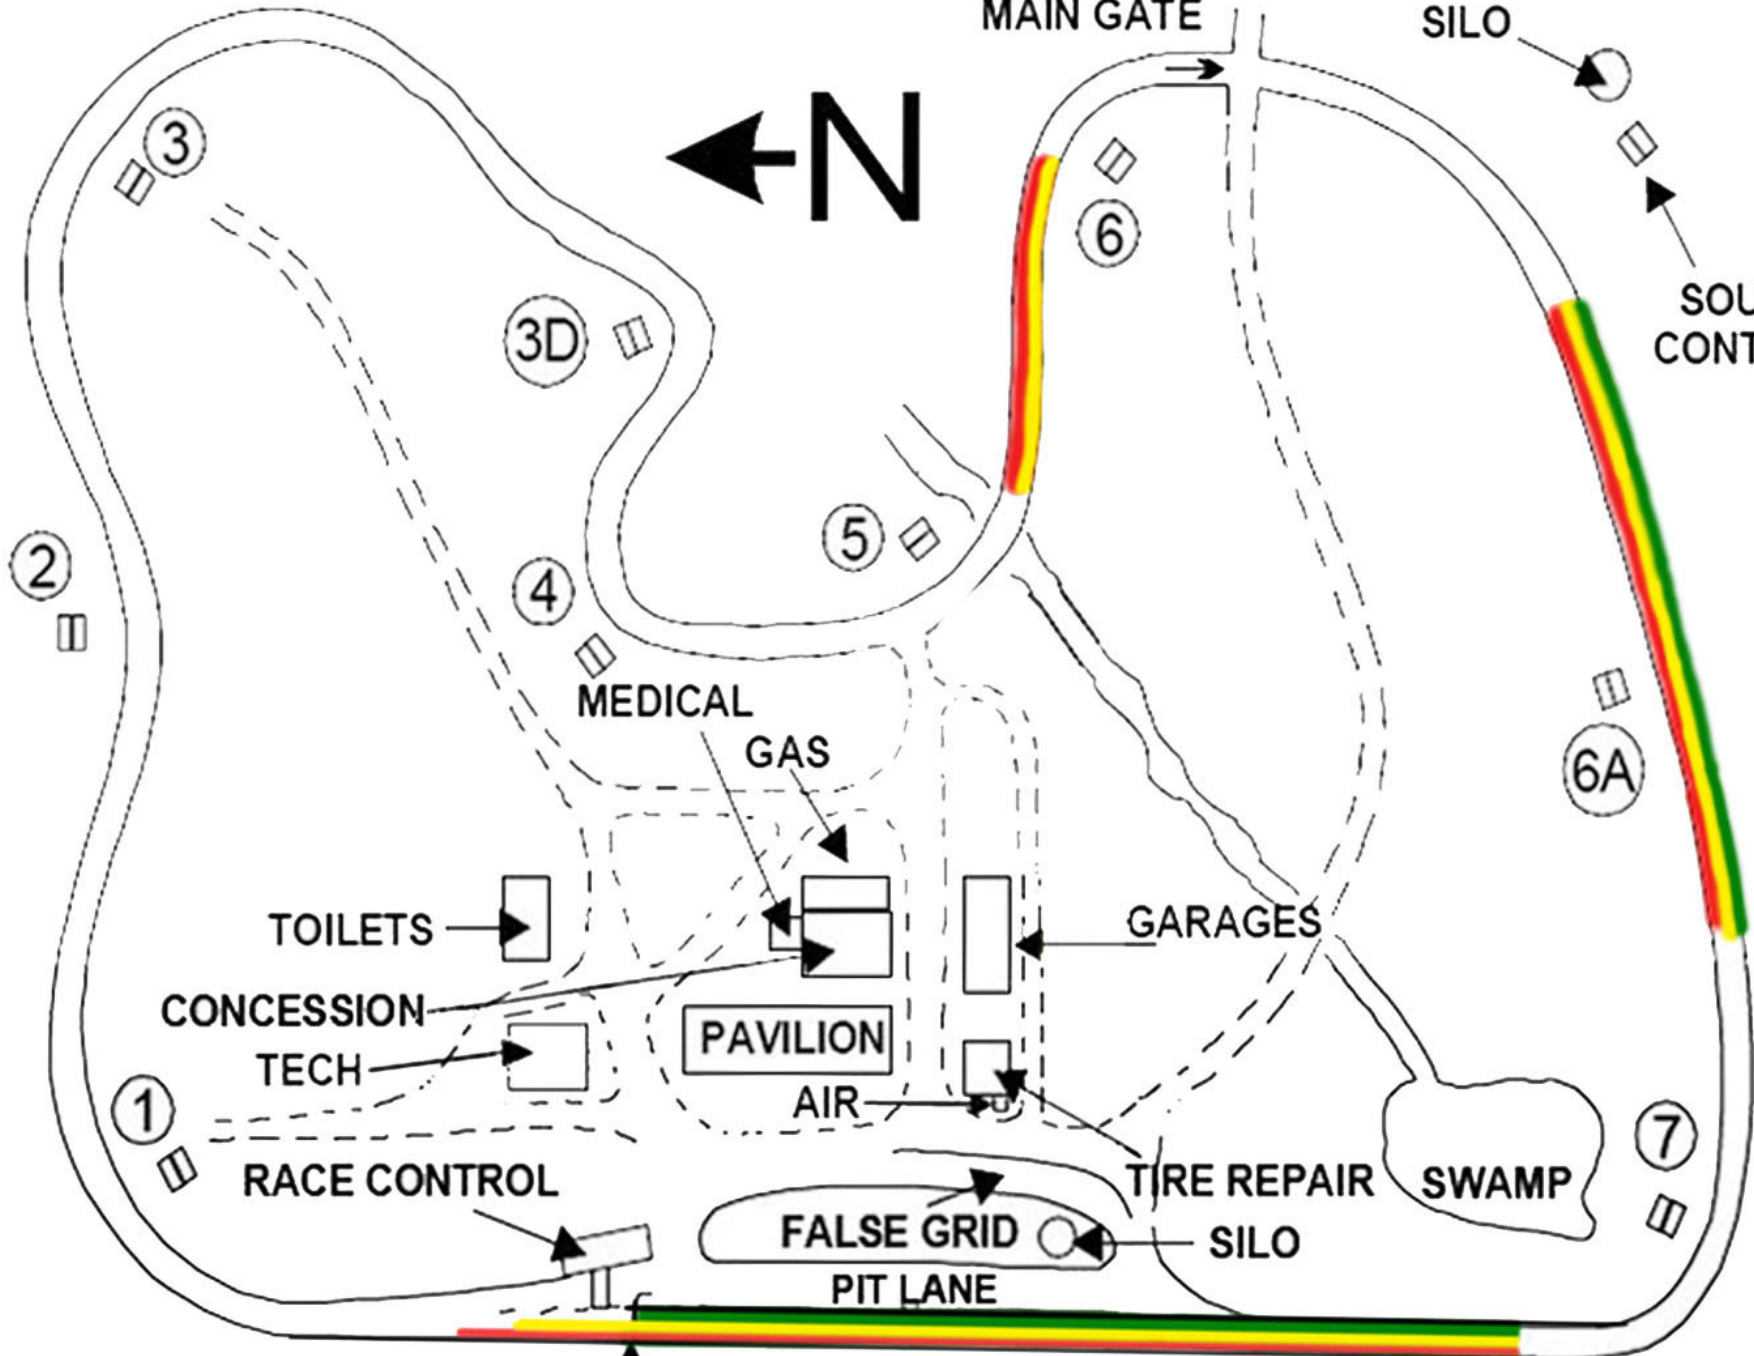

RACE CONTROL

MEDICAL

GAS

PAVILION

AIR

FALSE GRID

PIT LANE

GARAGES

2

4

5

ROAD FROM
REGISTRATION

MAIN GATE

SILO

SOUND
CONTROL

TOILETS